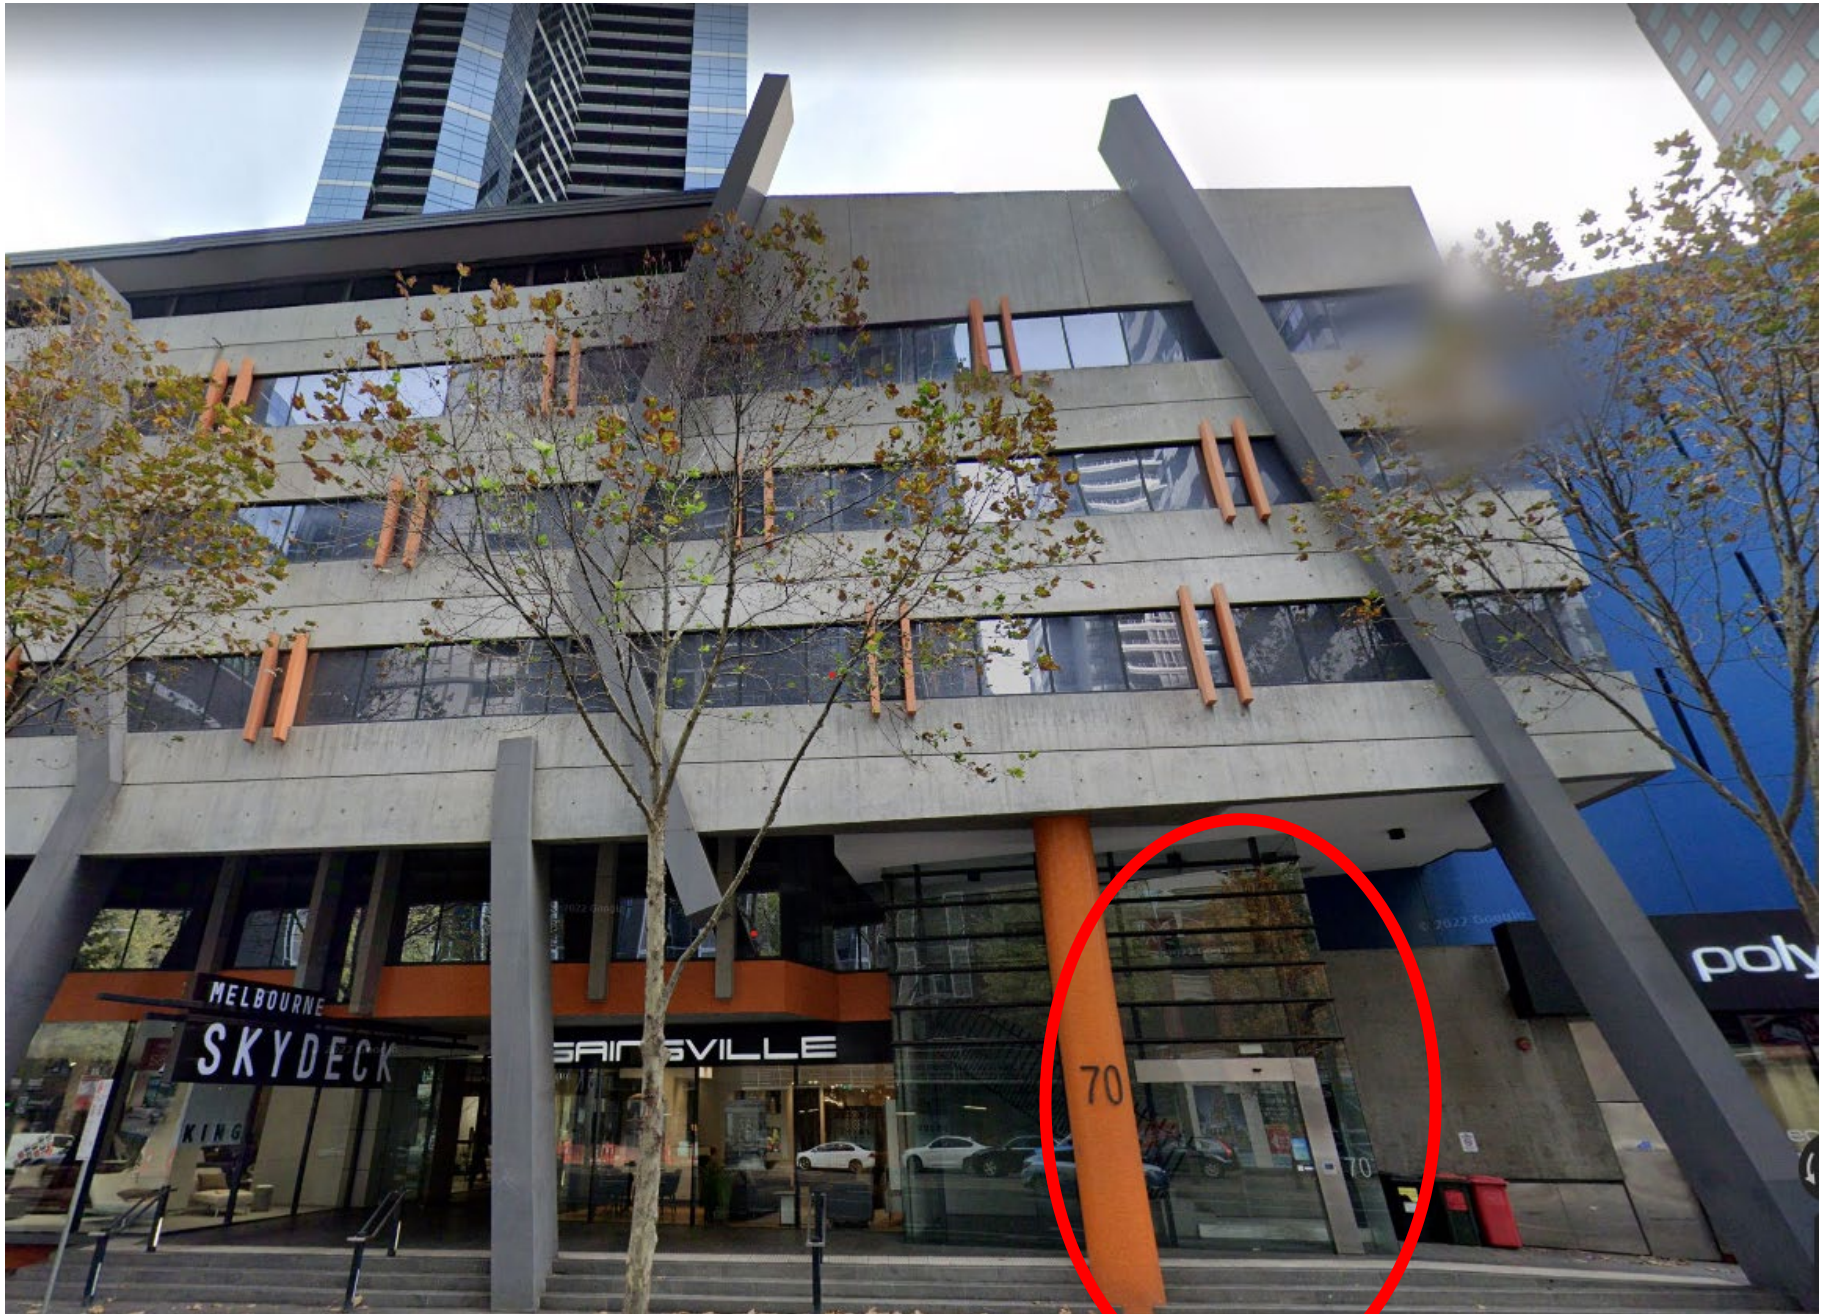

## Melbourne Oral Medicine Centre and Beyond CPAP

**Eureka Tower** – (Enter from City Road)

Level 2

70 City Road Southbank 3006

Phone - 9663 2272

- Multi Story public car parks available close by  
(Wilson Eureka Parking, Ballet Centre Carpark, Wilson Parking Southbank)
- Walking distance from Flinders Street Station  
(Across the Evan Walker Bridge/Southbank footbridge)

*(Look for the orange tiled column – Take lift to second floor)*